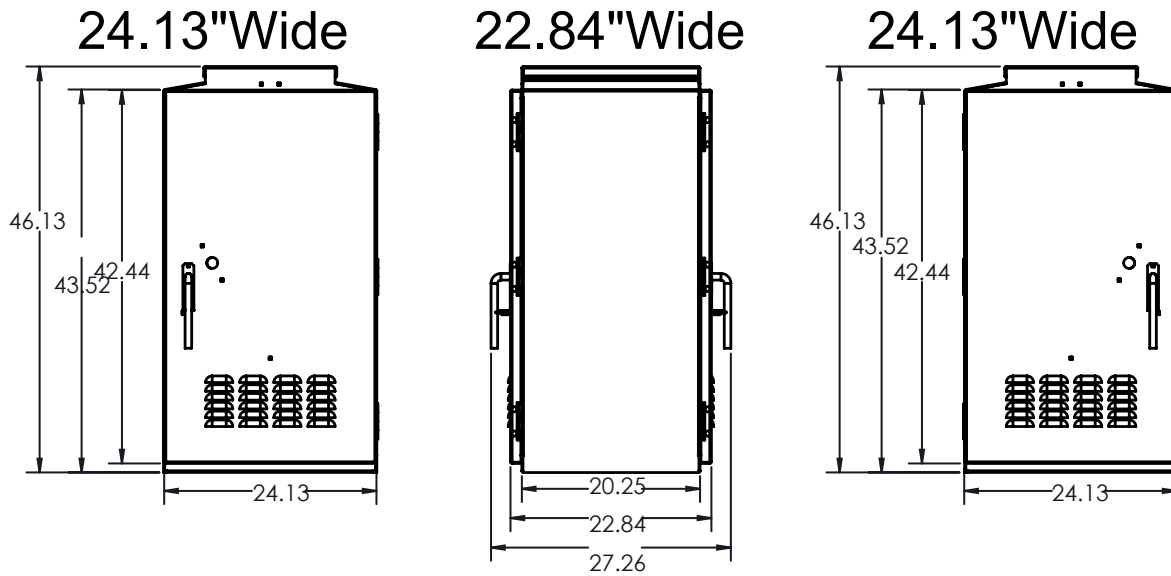

Digitally designed works should be submitted as 192DPI  
Design including photographs taken of original artwork should be taken at 300 DPI

Each Side  
42.44" Tall x

Overall  
71.10" Wide x 42.44" Tall